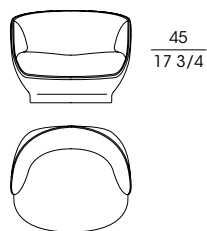

The armchair and the small sofa are available in two versions: with low or high back.

The armchair with low back is available in two measures, and the small one has also the swivel base. The base is mat lacquered in dark brown colour.

One goose-down cushion is recommended for the small version and four for the big one.

The armchair with high back is available with fixed or swivel seat.

To complete the item, it is necessary to buy two goose-down cushions cm 42x42.

The sofa has the fixed seat and it is necessary to buy two goose-down cushions cm 42x42 and one cm 63x42 for the high version and two cushions cm 42x42 for the low one to complete the product.

60200

Poltrona girevole rivestimento tessuto o pelle (esterno/interno anche 2 varianti di tessuto)