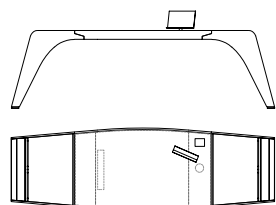

The lateral part presents a door with a document holder in saddle leather and a flap door, with storage compartments, that can be used also as a shelf. It is also available in a version with right and left worktop, that has a chest of drawers with 2 revolving castors to be easily moved under the desk. The version with two counterposed heads is also available in a curved shape with modesty panel. The top can be equipped with a multi-socket, placed on the left or on the right, predisposed for 2 schuko sockets and 2 high-speed USB sockets, to which a swivel lectern with inductive charging for mobile phones is added.

**52800**  
Scrivania cassetiera destra e multipresa  
*Writing desk right chest of drawers and multi-socket*  
cm 230 x 101 x h 74  
in 90 1/2 x 39 3/4 x h 29 1/8

**52801**  
Scrivania cassetiera sinistra e multipresa  
*Writing desk left chest of drawers and multi-socket*  
cm 230 x 101 x h 74  
in 90 1/2 x 39 3/4 x h 29 1/8

**52805**  
Scrivania cassetiera destra  
*Writing desk right chest of drawers*  
cm 230 x 101 x h 74  
in 90 1/2 x 39 3/4 x h 29 1/8

**52806**  
Scrivania cassetiera sinistra  
*Writing desk left chest of drawers*  
cm 230 x 101 x h 74  
in 90 1/2 x 39 3/4 x h 29 1/8