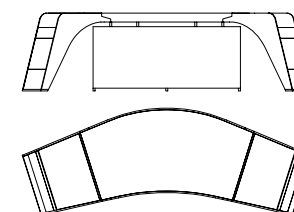

52830
Scrivania con pannello di cortesia
Writing desk with modesty panel
cm 281 x 104 x h 74
in 110 5/8 x 41 x h 29 1/8