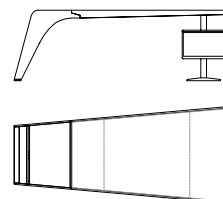

52805
Scrivania cassetiera destra
Writing desk right chest of drawers
cm 230 x 101 x h 74
in 90 1/2 x 39 3/4 x h 29 1/8