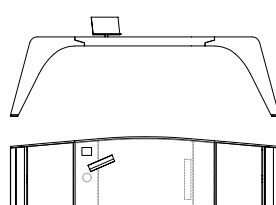

52811
Scrivania con multipresa a destra
Writing desk with right multi-socket
cm 250 x 79 x h 74
in 98 1/2 x 31 1/8 x h 29 1/8