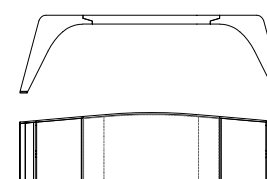

**52805**  
Scrivania cassetiera destra  
*Writing desk right chest of drawers*  
cm 230 x 101 x h 74  
in 90 1/2 x 39 3/4 x h 29 1/8

**52806**  
Scrivania cassetiera sinistra  
*Writing desk left chest of drawers*  
cm 230 x 101 x h 74  
in 90 1/2 x 39 3/4 x h 29 1/8

**52810**  
Scrivania con multipresa a sinistra  
*Writing desk with left multi-socket*  
cm 250 x 79 x h 74  
in 98 1/2 x 31 1/8 x h 29 1/8

**52811**  
Scrivania con multipresa a destra  
*Writing desk with right multi-socket*  
cm 250 x 79 x h 74  
in 98 1/2 x 31 1/8 x h 29 1/8