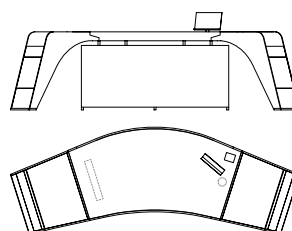

**52800**  
Scrivania cassetiera destra e multipresa  
*Writing desk right chest of drawers and multi-socket*  
cm 230 x 101 x h 74  
in 90 1/2 x 39 3/4 x h 29 1/8

**52801**  
Scrivania cassetiera sinistra e multipresa  
*Writing desk left chest of drawers and multi-socket*  
cm 230 x 101 x h 74  
in 90 1/2 x 39 3/4 x h 29 1/8

**52805**  
Scrivania cassetiera destra  
*Writing desk right chest of drawers*  
cm 230 x 101 x h 74  
in 90 1/2 x 39 3/4 x h 29 1/8

**52806**  
Scrivania cassetiera sinistra  
*Writing desk left chest of drawers*  
cm 230 x 101 x h 74  
in 90 1/2 x 39 3/4 x h 29 1/8

**52810**  
Scrivania con multipresa a sinistra  
*Writing desk with left multi-socket*  
cm 250 x 79 x h 74  
in 98 1/2 x 31 1/8 x h 29 1/8

**52811**  
Scrivania con multipresa a destra  
*Writing desk with right multi-socket*  
cm 250 x 79 x h 74  
in 98 1/2 x 31 1/8 x h 29 1/8

**52815**  
Scrivania  
*Writing desk*  
cm 250 x 79 x h 74  
in 98 1/2 x 31 1/8 x h 29 1/8

**52825**  
Scrivania con multipresa a destra e pannello di cortesia  
*Writing desk with right multi-socket and modesty panel*  
cm 281 x 104 x h 74  
in 110 5/8 x 41 x h 29 1/8