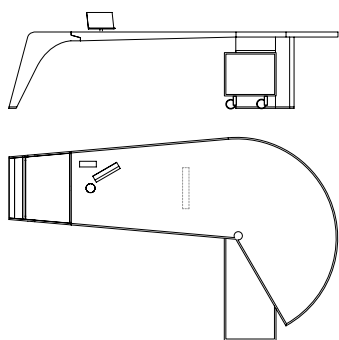

TENET

52820
Scrivania con penisola destra e multipresa
Writing desk with right worktop and multisocket
cm 318 x 197 x h 74
in 125 1/8 x 77 1/2 x h 29 1/8