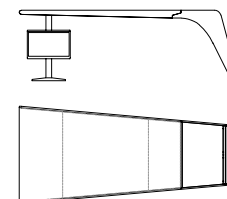

52806
Scrivania cassetiera sinistra
Writing desk left chest of drawers
cm 230 x 101 x h 74
in 90 1/2 x 39 3/4 x h 29 1/8