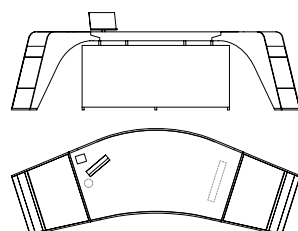

52825
Scrivania con multipresa a destra e pannello di cortesia
Writing desk with right multi-socket and modesty panel
cm 281 x 104 x h 74
in 110 5/8 x 41 x h 29 1/8