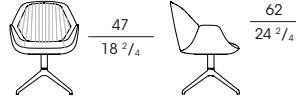

74540

Poltrona ospite, in pelle. Interno con inserto trapuntato
Guest armchair, in leather. Interior with quilted insert

cm 62 x 60 x h 84
in 24 1/2 x 23 1/2 x h 33