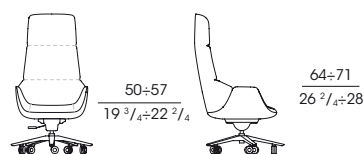

**74500**

Bergère direzionale in pelle girevole con ruote, regolabile in altezza  
Swivel executive wing chair in leather with castors, height-adjustable

cm 64 x 79 x h 126 ÷133  
in 25 1/4 x 31 x h 19 2/4 ÷ 52 1/4