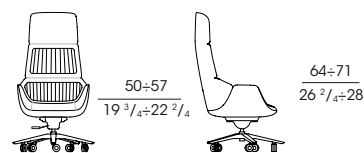

**74500**

Bergère direzionale in pelle girevole con ruote, regolabile in altezza  
Swivel executive wing chair in leather with castors, height-adjustable

cm 64 x 79 x h 126 ÷133  
in 25 1/4 x 31 x h 19 2/4 ÷ 52 1/4

**74505**

Bergère direzionale in pelle, bicolore, girevole con ruote, regolabile in altezza  
Swivel executive wing chair in two leather colors, height-adjustable

cm 64 x 79 x h 126 ÷133  
in 25 1/4 x 31 x h 49 2/4 ÷ 52 1/4