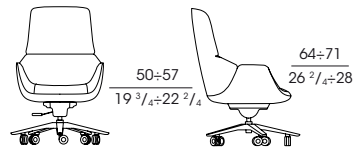

cm 62 x 60 x h 84  
in 24 1/2 x 23 1/2 x h 33

**74535**

Poltrona ospite, gambe in frassino.  
Esterno in pelle interno in tessuto o pelle  
Guest armchair, ash wood legs.  
External leather, internal fabric or leather

cm 62 x 60 x h 84  
in 24 1/2 x 23 1/2 x h 33

**74555**

Poltrona ospite, in pelle, con gambe in frassino.  
Interno con inserto trapuntato in pelle o tessuto  
Guest armchair, in leather with ash wood legs.  
Internal insert in fabric or leather

cm 62 x 60 x h 84  
in 24 1/2 x 23 1/2 x h 33

**74550**

Poltrona ospite, in pelle. Interno con inserto trapuntato in pelle o tessuto  
Guest armchair, in leather. Internal insert in fabric or leather

cm 62 x 60 x h 84  
in 24 1/2 x 23 1/2 x h 33