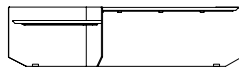

71580

Tavolino con struttura in metallo, top in noce Canaletto e piano inferiore in marmo
Low table with metal structure, Canaletto walnut top and lower top in marble

cm 150 x 90 x h 25
in 59 x h 35 1/4 x h 9 7/8

71581

Tavolino con struttura in metallo, top in pelle e piano inferiore in marmo
Low table with metal structure, leather top and lower top in marble

cm 150 x 90 x h 25
in 59 x h 35 1/4 x h 9 7/8

71578

Tavolino con struttura in metallo, top in noce Canaletto e piano inferiore in marmo
Low table with metal structure, Canaletto walnut top and lower top in marble

cm 150 x 90 x h 40
in 59 x h 35 1/4 x h 15 3/4

71579

Tavolino con struttura in metallo, top in pelle e piano inferiore in marmo
Low table with metal structure, leather top and lower top in marble

cm 150 x 90 x h 40
in 59 x h 35 1/4 x h 15 3/4