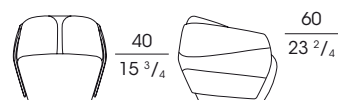

The padding of the seat is in polyurethane foam, with a belted insert, padded with fibre. A cut polyurethane pad is integrated into the foam to further improve comfort.

The backrest cushioning is made of cut polyurethane, covered with a layer of polyester fibre for added softness and seating comfort.

The back cushioning is removable.

77530

Poltrona in tessuto o pelle con scocche in pelle e inserti in pelle
Armchair in fabric or leather with leather shells and leather inserts

cm 75 x 78 x h 70,5
in 29 2/4 x 30 3/4 x h 27 3/4