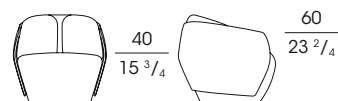

The back cushioning is removable.

77530

Poltrona in tessuto o pelle con scocche in pelle e inserti in pelle
Armchair in fabric or leather with leather shells and leather inserts

cm 75 x 78 x h 70,5
in 29 2/4 x 30 3/4 x h 27 3/4

77532

Poltrona in tessuto o pelle con scocche in pelle e inserti legno flessibile
Armchair in fabric or leather with leather shells and flexible wood inserts

cm 75 x 78 x h 70,5
in 29 2/4 x 30 3/4 x h 27 3/4