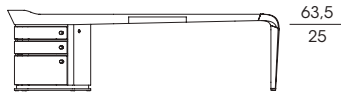

ERASMO

50101

Scrivania con piano in ebano macassar senza passacavo
Desk top in ebony macassar without cable holder
cm 261,5 x 110 x h 73
in 103 x 43 3/8 x h 28 3/4