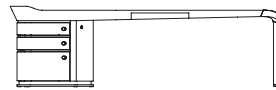

50102

Scrivania con piano in cuoio senza passacavo
Desk top in saddle leather without cable holder
 cm 261,5 x 110 x h 73
 in 103 x 43 3/8 x h 28 3/4

50104

Scrivania con piano in ebano macassar, passacavi e multipresa
Desk top in ebony macassar with cable holder and adaptor
 cm 261,5 x 110 x h 73
 in 103 x 43 3/8 x h 28 3/4