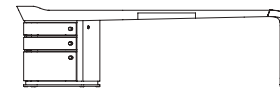

50102

Scrivania con piano in cuoio senza passacavo
Desk top in saddle leather without cable holder
 cm 261,5 x 110 x h 73
 in 103 x 43 3/8 x h 28 3/4

50104

Scrivania con piano in ebano macassar, passacavi e multipresa
Desk top in ebony macassar with cable holder and adaptor
 cm 261,5 x 110 x h 73
 in 103 x 43 3/8 x h 28 3/4