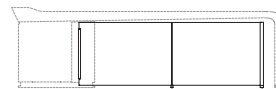

50102

Scrivania con piano in cuoio senza passacavo
Desk top in saddle leather without cable holder
 cm 261,5 x 110 x h 73
 in 103 x 43 3/8 x h 28 3/4

50104

Scrivania con piano in ebano macassar, passacavi e multipresa
Desk top in ebony macassar with cable holder and adaptor
 cm 261,5 x 110 x h 73
 in 103 x 43 3/8 x h 28 3/4

50105

Scrivania con piano in cuoio, passacavi e multipresa
Desk top in saddle leather with cable holder and adaptor
 cm 261,5 x 110 x h 73
 in 103 x 43 3/8 x h 28 3/4

Pannello montato a destra
Panel mounted on the right