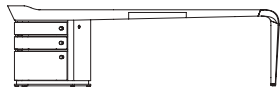

base of the panel to facilitate movement.

Note: it is necessary to specify the right or left-hand mounting of the modesty panel, when the order is submitted.

ERASMO

50101

Scrivania con piano in ebano macassar senza passacavo
Desk top in ebony macassar without cable holder
 cm 261,5 x 110 x h 73
 in 103 x 43 3/8 x h 28 3/4

50102

Scrivania con piano in cuoio senza passacavo
Desk top in saddle leather without cable holder
 cm 261,5 x 110 x h 73
 in 103 x 43 3/8 x h 28 3/4

50104

Scrivania con piano in ebano macassar, passacavi e multipresa
Desk top in ebony macassar with cable holder and adaptor
 cm 261,5 x 110 x h 73
 in 103 x 43 3/8 x h 28 3/4