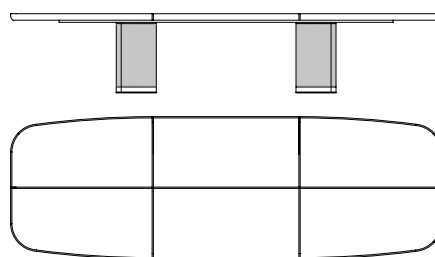

70000

Tavolo rettangolare in acero gambe in cuoio, inserti palissandro
Rectangular table in maple saddle leather legs, rosewood inserts
 cm 300 x 132 x h 73
 in 118 1/8 x 52 x h 28 3/4

70014

Tavolo rettangolare in acero gambe in cuoio, inserti marmo
Rectangular table in maple saddle leather legs, marble inserts
 cm 300 x 132 x h 73
 in 118 1/8 x 52 x h 28 3/4

70020

Tavolo rettangolare in acero gambe in cuoio, inserti cuoio
Rectangular table in maple saddle leather legs, saddle leather inserts
 cm 300 x 132 x h 73
 in 118 1/8 x 52 x h 28 3/4

70005

Tavolo rettangolare in acero gambe in cuoio, inserti sapelli
Rectangular table in maple saddle leather legs, sapele inserts
 cm 300 x 132 x h 73
 in 118 1/8 x 52 x h 28 3/4