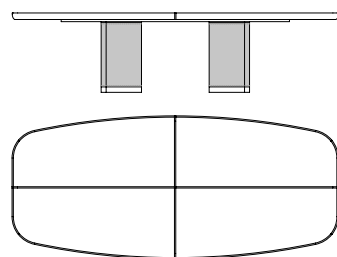

70000

Tavolo rettangolare in acero gambe in cuoio, inserti palissandro
Rectangular table in maple saddle leather legs, rosewood inserts
 cm 300 x 132 x h 73
 in 118 1/8 x 52 x h 28 3/4

70014

Tavolo rettangolare in acero gambe in cuoio, inserti marmo
Rectangular table in maple saddle leather legs, marble inserts
 cm 300 x 132 x h 73
 in 118 1/8 x 52 x h 28 3/4

70020

Tavolo rettangolare in acero gambe in cuoio, inserti cuoio
Rectangular table in maple saddle leather legs, saddle leather inserts
 cm 300 x 132 x h 73
 in 118 1/8 x 52 x h 28 3/4

70005

Tavolo rettangolare in acero gambe in cuoio, inserti sapelli
Rectangular table in maple saddle leather legs, sapele inserts
 cm 300 x 132 x h 73
 in 118 1/8 x 52 x h 28 3/4