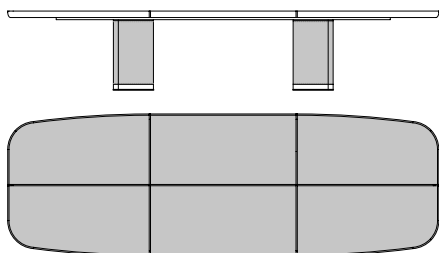

70020

Tavolo rettangolare in acero gambe in cuoio, inserti cuoio
Rectangular table in maple saddle leather legs, saddle leather inserts
 cm 300 x 132 x h 73
 in 118 1/8 x 52 x h 28 3/4

70005

Tavolo rettangolare in acero gambe in cuoio, inserti sapelli
Rectangular table in maple saddle leather legs, sapele inserts
 cm 300 x 132 x h 73
 in 118 1/8 x 52 x h 28 3/4

70001

Tavolo rettangolare in acero gambe in cuoio, inserti palissandro
Rectangular table in maple saddle leather legs, rosewood inserts
 cm 400 x 132 x h 73
 in 157 1/2 x 52 x h 28 3/4

70015

Tavolo rettangolare in acero gambe in cuoio, inserti marmo
Rectangular table in maple saddle leather legs, marble inserts
 cm 400 x 132 x h 73
 in 157 1/2 x 52 x h 28 3/4