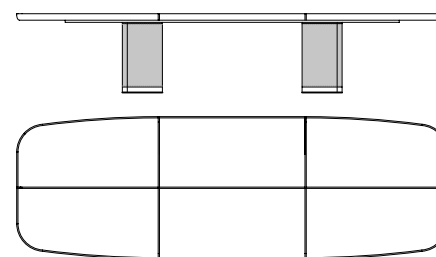

70020

Tavolo rettangolare in acero gambe in cuoio, inserti cuoio
Rectangular table in maple saddle leather legs, saddle leather inserts
 cm 300 x 132 x h 73
 in 118 1/8 x 52 x h 28 3/4

70005

Tavolo rettangolare in acero gambe in cuoio, inserti sapelli
Rectangular table in maple saddle leather legs, sapele inserts
 cm 300 x 132 x h 73
 in 118 1/8 x 52 x h 28 3/4

70001

Tavolo rettangolare in acero gambe in cuoio, inserti palissandro
Rectangular table in maple saddle leather legs, rosewood inserts
 cm 400 x 132 x h 73
 in 157 1/2 x 52 x h 28 3/4

70015

Tavolo rettangolare in acero gambe in cuoio, inserti marmo
Rectangular table in maple saddle leather legs, marble inserts
 cm 400 x 132 x h 73
 in 157 1/2 x 52 x h 28 3/4