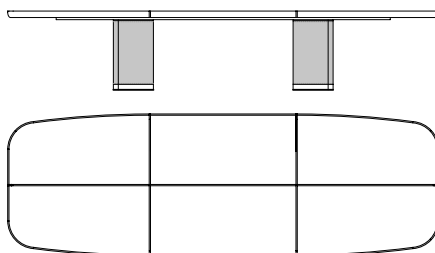

70020

Tavolo rettangolare in acero gambe in cuoio, inserti cuoio
Rectangular table in maple saddle leather legs, saddle leather inserts
 cm 300 x 132 x h 73
 in 118 1/8 x 52 x h 28 3/4

70005

Tavolo rettangolare in acero gambe in cuoio, inserti sapelli
Rectangular table in maple saddle leather legs, sapele inserts
 cm 300 x 132 x h 73
 in 118 1/8 x 52 x h 28 3/4

70001

Tavolo rettangolare in acero gambe in cuoio, inserti palissandro
Rectangular table in maple saddle leather legs, rosewood inserts
 cm 400 x 132 x h 73
 in 157 1/2 x 52 x h 28 3/4

70015

Tavolo rettangolare in acero gambe in cuoio, inserti marmo
Rectangular table in maple saddle leather legs, marble inserts
 cm 400 x 132 x h 73
 in 157 1/2 x 52 x h 28 3/4

70021
Tavolo rettangolare in acero gambe in cuoio, inserti cuoio
Rectangular table in maple saddle leather legs, saddle leather inserts
cm 400 x 132 x h 73
in 157 1/2 x 52 x h 28 3/4

70006
Tavolo rettangolare in acero gambe in cuoio, inserti sapelli
Rectangular table in maple saddle leather legs, sapele inserts
cm 400 x 132 x h 73
in 157 1/2 x 52 x h 28 3/4