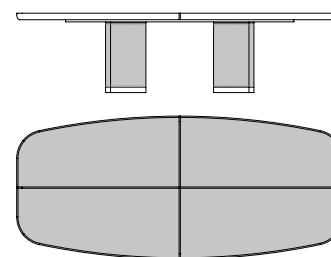

70000

Tavolo rettangolare in acero gambe in cuoio, inserti palissandro
Rectangular table in maple saddle leather legs, rosewood inserts
 cm 300 x 132 x h 73
 in 118 1/8 x 52 x h 28 3/4

70014

Tavolo rettangolare in acero gambe in cuoio, inserti marmo
Rectangular table in maple saddle leather legs, marble inserts
 cm 300 x 132 x h 73
 in 118 1/8 x 52 x h 28 3/4

70020

Tavolo rettangolare in acero gambe in cuoio, inserti cuoio
Rectangular table in maple saddle leather legs, saddle leather inserts
 cm 300 x 132 x h 73
 in 118 1/8 x 52 x h 28 3/4

70005

Tavolo rettangolare in acero gambe in cuoio, inserti sapelli
Rectangular table in maple saddle leather legs, sapele inserts
 cm 300 x 132 x h 73
 in 118 1/8 x 52 x h 28 3/4