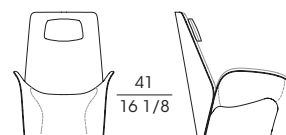

- external part in saddle leather and internal one in fabric or leather.

The padding of the seat and back is in compact rigid polyurethane and coldfoamed flexible polyurethane, covered with fibre.

The upholstery in fabric or leather is not removable.

## 66910

Bergère con poggiatesta, rivestimento tessuto o pelle, esterno cuoio

Wing chair with head rest, fabric or leather upholstery, external saddle leather

cm 78,5 x 100 x h 100

in 30 7/8 x 39 3/8 x h 39 3/8