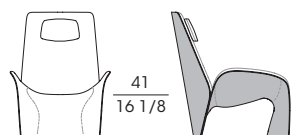

Poltrona e pouf con la struttura in poliuretano espanso compatto rigido.

Disponibile nelle seguenti versioni:

- parte esterna laccata lucida disponibile in sette colori (bianco, grigio antracite, tortora, tabacco, nocciola, coloniale, latte) e parte interna in tessuto o pelle;

- parte esterna in cuoio e parte interna in tessuto o pelle.

L'imbottitura del sedile e dello schienale è in poliuretano compatto rigido e poliuretano espanso flessibile schiumato a freddo, rivestito in fibra.

Il rivestimento in tessuto o pelle non è sfoderabile.

Armchair and stool with the structure in compact rigid polyurethane. It is available in the following versions:

- external part shiny lacquered available in seven colours (white, anthracite gray, dove-gray, tobacco, hazel, coloniale, milky) and internal part in fabric or leather;

- external part in saddle leather and internal one in fabric or leather.

The padding of the seat and back is in compact rigid polyurethane and coldfoamed flexible polyurethane, covered with fibre.

The upholstery in fabric or leather is not removable.

66910

Bergère con poggiatesta, rivestimento tessuto o pelle, esterno cuoio

Wing chair with head rest, fabric or leather upholstery, external saddle leather

cm 78,5 x 100 x h 100

in 30 7/8 x 39 3/8 x h 39 3/8