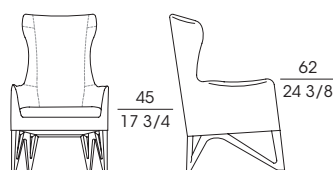

SF **63930**

Bergère con cuscino. Base in noce canaletto, rivestimento in tessuto o pelle con profilo in pelle
Wing chair with cushion. Base in walnut canaletto, covered in fabric or leather with leather piping
cm 69 x 87 x h 112
in 27 1/8 x 34 1/4 x h 44 1/8