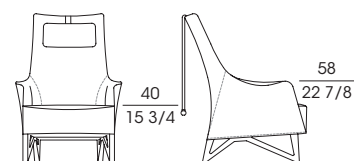

Stool with frame in multi-layer poplar wood and the feet in solid walnut canaletto wood. The padding in flexible multi-density polyurethane is covered with removable fabric or leather.

SF **63910**

Poltrona con cuscino. Base in noce canaletto, rivestimento in tessuto o pelle con profilo in pelle  
*Armchair with cushion. Base in walnut canaletto, covered in fabric or leather with leather piping*  
cm 71 x 78 x h 77  
in 28 x 30 3/4 x h 30 3/8

SF **63930**

Bergère con cuscino. Base in noce canaletto, rivestimento in tessuto o pelle con profilo in pelle  
*Wing chair with cushion. Base in walnut canaletto, covered in fabric or leather with leather piping*  
cm 69 x 87 x h 112  
in 27 1/8 x 34 1/4 x h 44 1/8