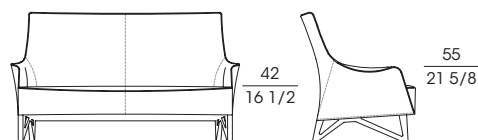

SF **63943**

Divano a due posti, rivestimento tessuto o pelle con profilo in pelle
Two-seat sofa, fabric or leather upholstery with leather piping
cm 167 x 85 x h 95
in 65 3/4 x 33 1/2 x h 37 1/2

SF **62941**

Poggiatesta in tessuto o pelle
Headrest in fabric or leather
cm 32 x 13 x h 7
in 12 5/8 x 5 1/8 x h 2 3/4