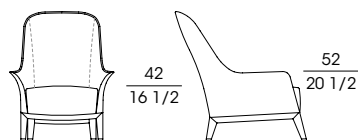

SF 51040
Poltrona in faggio
Armchair in beech wood
cm 63 x 60 x h 81
in 24 3/4 x 23 5/8 x h 32

SF 51041
Poltrona in faggio esterno pelle
Armchair in beechwood with external leather
cm 63 x 60 x h 81
in 24 3/4 x 23 5/8 x h 32

SF 51050
Poltrona in faggio
Armchair in beech wood
cm 73 x 86 x h 77
in 28 3/4 x 33 7/8 x h 30 3/8

SF 51051
Poltrona in faggio esterno pelle
Armchair in beech wood with external leather
cm 73 x 86 x h 77
in 28 3/4 x 33 7/8 x h 30 3/8