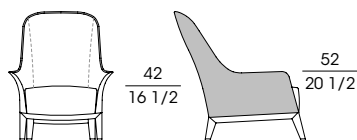

SF 51063
Bergère in faggio esterno pelle
Wing chair in beech wood with external leather
cm 78 x 95 x h 100
in 30 3/4 x 37 1/2 x h 39 3/8