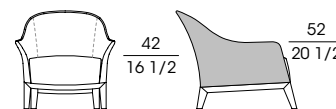

A series of armchairs, wing chairs with stool and chair with the base frame in polished solid beech wood and the back in compact rigid polyurethane and coldfoamed flexible polyurethane. The methacrylate seat has a non-deformable multi-density polyurethane cushion which is covered with fibre. The upholstery is available in fabric, leather, or in two colours, with the external side in leather and the internal one either in fabric or in leather. The armchairs and wing chairs have a completely removable upholstery, unlike the chair, and they have the foot-caps in moulded glazed nickel-plated metal, while the chair has foot-caps in black PVC.

SF 51040
Poltrona in faggio
Armchair in beech wood
cm 63 x 60 x h 81
in 24 3/4 x 23 5/8 x h 32

SF 51041
Poltrona in faggio esterno pelle
Armchair in beechwood with external leather
cm 63 x 60 x h 81
in 24 3/4 x 23 5/8 x h 32

SF 51050
Poltrona in faggio
Armchair in beech wood
cm 73 x 86 x h 77
in 28 3/4 x 33 7/8 x h 30 3/8

SF 51051
Poltrona in faggio esterno pelle
Armchair in beech wood with external leather
cm 73 x 86 x h 77
in 28 3/4 x 33 7/8 x h 30 3/8