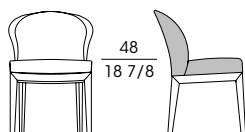

51071
Sedia in faggio esterno pelle
Chair in beech wood with external leather
cm 53 x 60 x h 81
in 20 7/8 x 23 5/8 x h 31 7/8

30 73 91 54