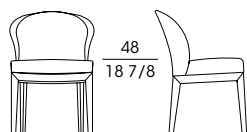

SF 51040
Poltrona in faggio
Armchair in beech wood
cm 63 x 60 x h 81
in 24 3/4 x 23 5/8 x h 32

SF 51041
Poltrona in faggio esterno pelle
Armchair in beechwood with external leather
cm 63 x 60 x h 81
in 24 3/4 x 23 5/8 x h 32

SF 51050
Poltrona in faggio
Armchair in beech wood
cm 73 x 86 x h 77
in 28 3/4 x 33 7/8 x h 30 3/8

SF 51051
Poltrona in faggio esterno pelle
Armchair in beech wood with external leather
cm 73 x 86 x h 77
in 28 3/4 x 33 7/8 x h 30 3/8

SF 51060
Bergère in faggio
Wing chair in beech wood
cm 78 x 95 x h 100
in 30 3/4 x 37 1/2 x h 39 3/8

SF 51063
Bergère in faggio esterno pelle
Wing chair in beech wood with external leather
cm 78 x 95 x h 100
in 30 3/4 x 37 1/2 x h 39 3/8

SF 51061
Pouf in faggio
Stool in beech wood
cm 64 x 54 x h 42
in 25 1/4 x 21 1/4 x h 16 1/2

SF 51062
Poggiatesta per art. 51060-51063
Headrest for item 51060-51063
cm 39 x 7 x h 22
in 15 3/8 x 2 3/4 x h 8 5/8