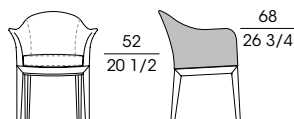

SF 51040
Poltrona in faggio
Armchair in beech wood
cm 63 x 60 x h 81
in 24 3/4 x 23 5/8 x h 32

SF 51041
Poltrona in faggio esterno pelle
Armchair in beechwood with external leather
cm 63 x 60 x h 81
in 24 3/4 x 23 5/8 x h 32

SF 51050
Poltrona in faggio
Armchair in beech wood
cm 73 x 86 x h 77
in 28 3/4 x 33 7/8 x h 30 3/8

SF 51051
Poltrona in faggio esterno pelle
Armchair in beech wood with external leather
cm 73 x 86 x h 77
in 28 3/4 x 33 7/8 x h 30 3/8