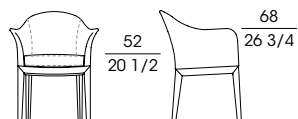

SF 51040
Poltrona in faggio
Armchair in beech wood
cm 63 x 60 x h 81
in 24 3/4 x 23 5/8 x h 32

SF 51041
Poltrona in faggio esterno pelle
Armchair in beechwood with external leather
cm 63 x 60 x h 81
in 24 3/4 x 23 5/8 x h 32

SF 51050
Poltrona in faggio
Armchair in beech wood
cm 73 x 86 x h 77
in 28 3/4 x 33 7/8 x h 30 3/8

SF 51051
Poltrona in faggio esterno pelle
Armchair in beech wood with external leather
cm 73 x 86 x h 77
in 28 3/4 x 33 7/8 x h 30 3/8