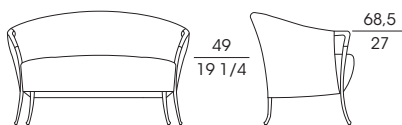

SF **63220**
Poltrona in faggio
Armchair in beech wood
cm 62 x 66 x h 88
in 24 1/2 x 26 x h 34 3/4

SF **63222**
Divano 2 posti in faggio
2-seat sofa in beech wood
cm 126 x 70 x h 88
in 49 1/2 x 27 1/2 x h 34 3/4

SF **63230**
Poltrona in faggio
Armchair in beech wood
cm 72 x 68 x h 81
in 28 1/2 x 26 3/4 x h 32

SF **63231**
Poltrona in faggio
Armchair in beech wood
cm 95 x 75 x h 81
in 37 1/2 x 29 1/2 x h 32

SF **63232**
Divano 2 posti in faggio
2-seat sofa in beech wood
cm 135 x 75 x h 81
in 53 x 29 1/2 x h 32