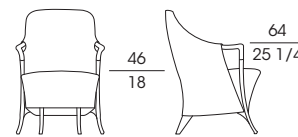

SF **63220**
Poltrona in faggio
Armchair in beech wood
cm 62 x 66 x h 88
in 24 1/2 x 26 x h 34 3/4

SF **63222**
Divano 2 posti in faggio
2-seat sofa in beech wood
cm 126 x 70 x h 88
in 49 1/2 x 27 1/2 x h 34 3/4

SF **63230**
Poltrona in faggio
Armchair in beech wood
cm 72 x 68 x h 81
in 28 1/2 x 26 3/4 x h 32

SF **63231**
Poltrona in faggio
Armchair in beech wood
cm 95 x 75 x h 81
in 37 1/2 x 29 1/2 x h 32

SF **63232**
Divano 2 posti in faggio
2-seat sofa in beech wood
cm 135 x 75 x h 81
in 53 x 29 1/2 x h 32

SF **63240**
Bergère in faggio
Wing chair in beech wood
cm 61 x 75 x h 121
in 24 x 29 1/2 x h 47 1/2

SF **63247**
Poggiatesta per art. 63240
Head roll for item 63240
cm 32 x h 11
in 12 1/2 x h 4 1/4

SF **63250**
Poltrona in faggio
Armchair in beech wood
cm 59 x 65 x h 104
in 23 1/4 x 25 1/2 x h 41

SF **63260**
Poltrona in faggio
Armchair in beech wood
cm 63 x 67 x h 90
in 23 3/4 x 26 1/4 x h 35 1/2

SF **63262**
Divano 2 posti in faggio
2-seat sofa in beech wood
cm 115 x 70 x h 90
in 45 1/4 x 27 1/2 x h 35 1/2