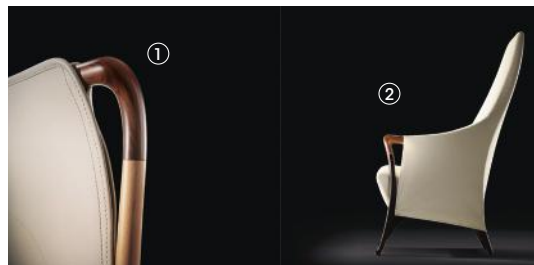

30	73	91	54		
23	38	58	70	63	75

1 Progetti 64220 saddle leather milky fin.30
2 Progetti 63240 aplomb 6589 fin.54