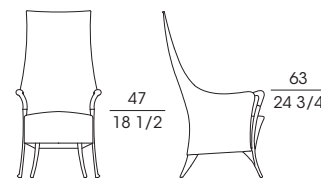

SF **63220**
Poltrona in faggio
Armchair in beech wood
cm 62 x 66 x h 88
in 24 1/2 x 26 x h 34 3/4

SF **63222**
Divano 2 posti in faggio
2-seat sofa in beech wood
cm 126 x 70 x h 88
in 49 1/2 x 27 1/2 x h 34 3/4

SF **63230**
Poltrona in faggio
Armchair in beech wood
cm 72 x 68 x h 81
in 28 1/2 x 26 3/4 x h 32

SF **63231**
Poltrona in faggio
Armchair in beech wood
cm 95 x 75 x h 81
in 37 1/2 x 29 1/2 x h 32

SF **63232**
Divano 2 posti in faggio
2-seat sofa in beech wood
cm 135 x 75 x h 81
in 53 x 29 1/2 x h 32