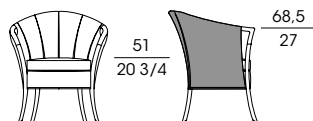

SF **65220**  
Poltrona in faggio con inserti in pelle  
*Armchair in beech wood with inserts in leather*  
cm 62 x 66 x h 88  
in 24 1/2 x 26 x h 34 3/4

SF **65221**  
Poltrona in faggio con inserti in pelle esterno solo pelle  
*Armchair in beech wood with inserts in leather external side only leather*  
cm 62 x 66 x h 88  
in 24 1/2 x 26 x h 34 3/4

SF **65230**  
Poltrona in faggio con inserti in pelle  
*Armchair in beech wood with inserts in leather*  
cm 72 x 68 x h 81  
in 28 1/2 x 26 3/4 x h 32

SF **65231**  
Poltrona in faggio con inserti in pelle esterno solo pelle  
*Armchair in beech wood with inserts in leather external side only leather*  
cm 72 x 68 x h 81  
in 28 1/2 x 26 3/4 x h 32