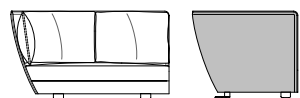

SF **62221**
C Elemento bracciolo sinistro con 3 cuscini schienale, bicolore in tessuto/pelle
Element left armrest with 3 backrest cushions, two-colours in fabric/leather
cm 146 x 96,5 x h 82
inch 57 1/2 x 38 x 32 1/4