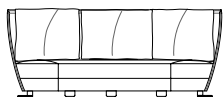

1. SF **62227**
   C Elemento angolare 60° con 3 cuscini schienale, bicolore in tessuto/pelle
   Corner element 60° with 3 backrest cushions, two-colours in fabric/leather
   cm 205 x 126,5 x h 82
   inch 80 3/4 x 49 7/8 x 32 1/4

1. SF **62040**
   Cuscino grande monocolore in tessuto o pelle
   Big cushion, mono-colour, in fabric or leather
   cm 90 x 55
   inch 35 1/2 x 21 5/8

1. SF **62041**
   Cuscino piccolo monocolore in tessuto o pelle
   Small cushion, mono-colour, in fabric or leather
   cm 80 x 60
   inch 31 1/2 x 23 1/2

1. SF **62042**
   Cuscino poggiatesta monocolore in tessuto o pelle
   Lumbar cushion, mono-colour, in fabric or leather
   cm 80 x 35
   inch 31 1/2 x 13 3/4

1. SF **62060**
   Cuscino grande bicolore in tessuto/pelle
   Big cushion, two-colours, in fabric/leather
   cm 90 x 55
   inch 35 1/2 x 21 5/8

1. SF **62061**
   Cuscino piccolo bicolore in tessuto/pelle
   Small cushion, two-colours, in fabric/leather
   cm 80 x 60
   inch 31 1/2 x 23 1/2

1. SF **62062**
   Cuscino poggiatesta bicolore in tessuto/pelle
   Lumbar cushion, two-colours, in fabric/leather
   cm 80 x 35
   inch 31 1/2 x 13 3/4

1. SF **62070**
   Cuscino grande bicolore in tessuto/tessuto
   Big cushion, two-colours, in fabric/fabric
   cm 90 x 55
   inch 35 1/2 x 21 5/8

1. SF **62071**
   Cuscino piccolo bicolore in tessuto/tessuto
   Small cushion, two-colours, in fabric/fabric
   cm 80 x 60
   inch 31 1/2 x 23 1/2

1. SF **62072**
   Cuscino poggiatesta bicolore in tessuto/tessuto
   Lumbar cushion, two-colours, in fabric/fabric
   cm 80 x 35
   inch 31 1/2 x 13 3/4