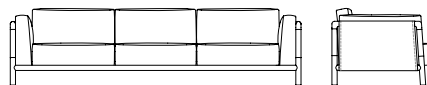

SF **66520**
Divano a tre posti rivestimento tessuto o pelle
Three-seat sofa fabric or leather upholstery
cm 280 x 93 x h 74
in 110 1/4 x 36 5/8 x h 29 1/8