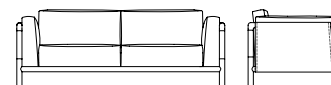

SF **66530**  
Divano a due posti rivestimento tessuto o pelle  
*Two-seat sofa fabric or leather upholstery*  
cm 200 x 93 x h 74  
in 78 3/4 x 36 5/8 x h 29 1/8

SF **66531**  
Divano a due posti esterno in pelle, cuscini in tessuto o pelle  
*Two-seat sofa external in leather, fabric or leather cushions*  
cm 200 x 93 x h 74  
in 78 3/4 x 36 5/8 x h 29 1/8