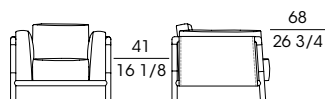

SF **66500**  
Poltrona rivestimento tessuto o pelle  
*Armchair fabric or leather upholstery*  
cm 96 x 93 x h 74  
in 37 3/4 x 36 5/8 x h 29 1/8

SF **66501**  
Poltrona esterno in pelle, cuscini in tessuto o pelle  
*Armchair external in leather, fabric or leather cushions*  
cm 96 x 93 x h 74  
in 37 3/4 x 36 5/8 x h 29 1/8

SF **66530**  
Divano a due posti rivestimento tessuto o pelle  
*Two-seat sofa fabric or leather upholstery*  
cm 200 x 93 x h 74  
in 78 3/4 x 36 5/8 x h 29 1/8

SF **66531**  
Divano a due posti esterno in pelle, cuscini in tessuto o pelle  
*Two-seat sofa external in leather, fabric or leather cushions*  
cm 200 x 93 x h 74  
in 78 3/4 x 36 5/8 x h 29 1/8

SF **66510**  
Divano a due posti rivestimento tessuto o pelle  
*Two-seat sofa fabric or leather upholstery*  
cm 240 x 93 x h 74  
in 94 1/2 x 36 5/8 x h 29 1/8

SF **66511**  
Divano a due posti esterno in pelle, cuscini in tessuto o pelle  
*Two-seat sofa external in leather, fabric or leather cushions*  
cm 240 x 93 x h 74  
in 94 1/2 x 36 5/8 x h 29 1/8