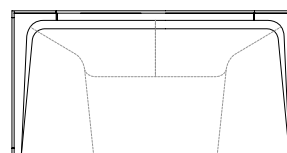

52742
Testata in noce canaletto e pelle
Headboard in walnut canaletto and leather
cm 240 x 18 x h 120
in 94 1/2 x 7 1/8 x h 47 1/4

RETE - SLAT BASE
cm 200 in 78 3/4