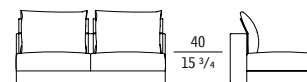

SF 7516G
Elemento centrale con 2 cuscini seduta
e 2 pannelli reclinabili
*Central element with 2 seat cushions
and 2 reclinable panels*
cm 180 x 105 x h 88,3
in 70 7/8 x 41 1/4 x h 34 3/4