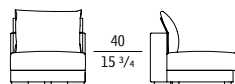

SF 7501G
Elemento centrale con 1 pannello reclinabile
Central element with 1 reclinable panel
cm 90 x 105 x h 88,3
in 35 3/8 x 41 1/4 x h 34 3/4