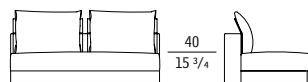

SF 7514G
Elemento centrale con 1 cuscino seduta
e 2 pannelli reclinabili
*Central element with 1 seat cushion
and 2 reclinable panels*
cm 180 x 105 x h 88,3
in 70 7/8 x 41 1/4 x h 34 3/4