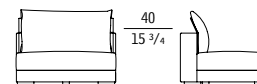

SF 7508G
Elemento centrale con 1 pannello reclinabile
Central element with 1 reclinable panel
cm 120 x 105 x h 88,3
in 47 1/4 x 41 1/4 x h 34 3/4