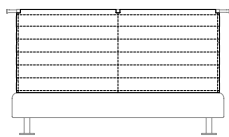

50054 + 50051
Giroletto + Testata imbottita alta
Bed frame + High upholstered headboard
cm 208 x 218 x h 146
in 81 7/8 x 85 7/8 x h 57 1/2
RETE - SLAT BASE
cm 180 in 70 7/8

50056
Trapuntino per testata alta
Quilt for high headboard

<

50084 + 50080 - KING SIZE

Giroletto imbottito + Testata imbottita bassa
Bed frame + Low upholstered headboard
cm 221 x 218 x h 111
in 87 x 85 7/8 x h 43 3/4
RETE - SLAT BASE
cm 193 in 75

50082

Trapuntino per testata bassa
Quilt for low headboard

50064 + 50060

Giroletto + Testata imbottita bassa
Bed frame + Low upholstered headboard
cm 228 x 218 x h 111
in 89 3/4 x 85 7/8 x h 43 3/4
RETE - SLAT BASE
cm 200 in 78 3/4

50065

Trapuntino per testata bassa
Quilt for low headboard