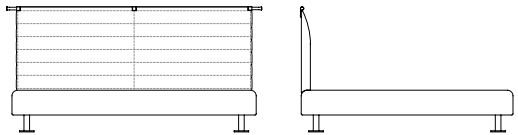

50054 + 50051
Giroletto + Testata imbottita alta
Bed frame + High upholstered headboard
cm 208 x 218 x h 146
in 81 7/8 x 85 7/8 x h 57 1/2
RETE - SLAT BASE
cm 180 in 70 7/8

50056
Trapuntino per testata alta
Quilt for high headboard

<

50084 + 50080 - KING SIZE

Giroletto imbottito + Testata imbottita bassa
Bed frame + Low upholstered headboard
cm 221 x 218 x h 111
in 87 x 85 7/8 x h 43 3/4
RETE - SLAT BASE
cm 193 in 75

50082

Trapuntino per testata bassa
Quilt for low headboard

50064 + 50060

Giroletto + Testata imbottita bassa
Bed frame + Low upholstered headboard
cm 228 x 218 x h 111
in 89 3/4 x 85 7/8 x h 43 3/4
RETE - SLAT BASE
cm 200 in 78 3/4

50065

Trapuntino per testata bassa
Quilt for low headboard