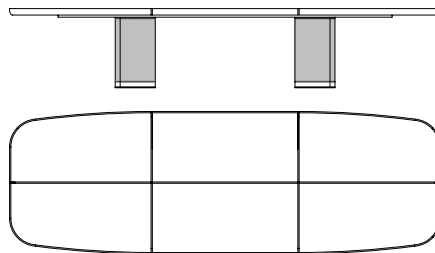

**70020**

Tavolo rettangolare in acero gambe in cuoio, inserti cuoio
Rectangular table in maple saddle leather legs, saddle leather inserts
 cm 300 x 132 x h 73
 in 118 1/8 x 52 x h 28 3/4

**70005**

Tavolo rettangolare in acero gambe in cuoio, inserti sapelli
Rectangular table in maple saddle leather legs, sapele inserts
 cm 300 x 132 x h 73
 in 118 1/8 x 52 x h 28 3/4

**70001**

Tavolo rettangolare in acero gambe in cuoio, inserti palissandro
Rectangular table in maple saddle leather legs, rosewood inserts
 cm 400 x 132 x h 73
 in 157 1/2 x 52 x h 28 3/4

**70015**

Tavolo rettangolare in acero gambe in cuoio, inserti marmo
Rectangular table in maple saddle leather legs, marble inserts
 cm 400 x 132 x h 73
 in 157 1/2 x 52 x h 28 3/4

70021
Tavolo rettangolare in acero gambe in cuoio, inserti cuoio
Rectangular table in maple saddle leather legs, saddle leather inserts
cm 400 x 132 x h 73
in 157 1/2 x 52 x h 28 3/4

70006
Tavolo rettangolare in acero gambe in cuoio, inserti sapelli
Rectangular table in maple saddle leather legs, sapele inserts
cm 400 x 132 x h 73
in 157 1/2 x 52 x h 28 3/4