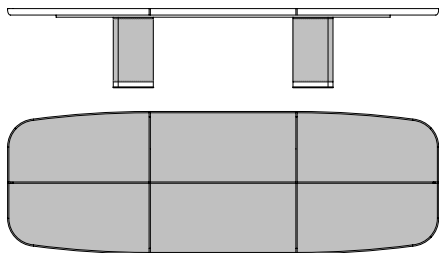

**70020**

Tavolo rettangolare in acero gambe in cuoio, inserti cuoio
Rectangular table in maple saddle leather legs, saddle leather inserts
 cm 300 x 132 x h 73
 in 118 1/8 x 52 x h 28 3/4

**70005**

Tavolo rettangolare in acero gambe in cuoio, inserti sapelli
Rectangular table in maple saddle leather legs, sapele inserts
 cm 300 x 132 x h 73
 in 118 1/8 x 52 x h 28 3/4

**70001**

Tavolo rettangolare in acero gambe in cuoio, inserti palissandro
Rectangular table in maple saddle leather legs, rosewood inserts
 cm 400 x 132 x h 73
 in 157 1/2 x 52 x h 28 3/4

**70015**

Tavolo rettangolare in acero gambe in cuoio, inserti marmo
Rectangular table in maple saddle leather legs, marble inserts
 cm 400 x 132 x h 73
 in 157 1/2 x 52 x h 28 3/4