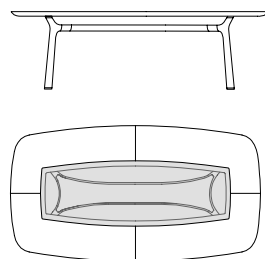

A series of round and rectangular tables with the base in solid ash wood, available in four finishes: natural (fin.96), anthracite grey (fin.93), biscuit (fin.2P), ash grey (fin.2R). The top is in tempered stratified glass, by coupling a sheet of extra-clear glass with a sheet of grey or bronze glass. The inserts under the top can be available in marble as follows: calacatta, Portoro, Zebrino, Velvet Brown, Calacatta purple and Grigio astratto marble. The round version of 180 cm is available also with the top in ash wood with lazy Susan insert in glass. The spacers and the foot-caps are in metal painted in a bronze colour with natural effect.

71610
Tavolo rettangolare inserto in marmo,
vetro grigio
*Rectangular table insert in marble,
grey glass*
cm 220 x 108 x h 74
in 86 5/8 x 42 1/2 x h 29 1/8

71615
Tavolo rettangolare inserto in marmo,
vetro bronzo
*Rectangular table insert in marble,
bronze glass*
cm 220 x 108 x h 74
in 86 5/8 x 42 1/2 x h 29 1/8

71611
Tavolo rettangolare inserto in marmo,
vetro grigio
*Rectangular table insert in marble,
grey glass*
cm 260 x 108 x h 74
in 102 3/8 x 42 1/2 x h 29 1/8

71616
Tavolo rettangolare inserto in marmo,
vetro bronzo
*Rectangular table insert in marble,
bronze glass*
cm 260 x 108 x h 74
in 102 3/8 x 42 1/2 x h 29 1/8

71620
Tavolo rettangolare inserto in marmo,
vetro grigio
*Rectangular table insert in marble,
glass*
cm 240 x 128 x h 74
in 94 1/2 x 50 1/2 x h 29 1/8

71622
Tavolo rettangolare inserto in marmo,
vetro bronzo
*Rectangular table insert in marble,
bronze glass*
cm 240 x 128 x h 74
in 94 1/2 x 50 1/2 x h 29 1/8