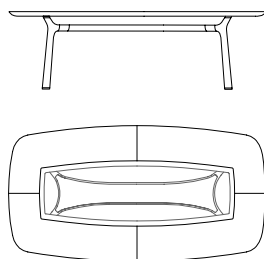

A series of round and rectangular tables with the base in solid ash wood, available in four finishes: natural (fin.96), anthracite grey (fin.93), biscuit (fin.2P), ash grey (fin.2R). The top is in tempered stratified glass, by coupling a sheet of extra-clear glass with a sheet of grey or bronze glass. The inserts under the top can be available in marble as follows: calacatta, Portoro, Zebrino, Velvet Brown, Calacatta purple and Grigio astratto marble. The round version of 180 cm is available also with the top in ash wood with lazy Susan insert in glass. The spacers and the foot-caps are in metal painted in a bronze colour with natural effect.

71610
Tavolo rettangolare inserto in marmo,
vetro grigio
*Rectangular table insert in marble,
grey glass*
cm 220 x 108 x h 74
in 86 5/8 x 42 1/2 x h 29 1/8

71615
Tavolo rettangolare inserto in marmo,
vetro bronzo
*Rectangular table insert in marble,
bronze glass*
cm 220 x 108 x h 74
in 86 5/8 x 42 1/2 x h 29 1/8

71611
Tavolo rettangolare inserto in marmo,
vetro grigio
*Rectangular table insert in marble,
grey glass*
cm 260 x 108 x h 74
in 102 3/8 x 42 1/2 x h 29 1/8

71616
Tavolo rettangolare inserto in marmo,
vetro bronzo
*Rectangular table insert in marble,
bronze glass*
cm 260 x 108 x h 74
in 102 3/8 x 42 1/2 x h 29 1/8

71620
Tavolo rettangolare inserto in marmo,
vetro grigio
*Rectangular table insert in marble,
glass*
cm 240 x 128 x h 74
in 94 1/2 x 50 1/2 x h 29 1/8

71622
Tavolo rettangolare inserto in marmo,
vetro bronzo
*Rectangular table insert in marble,
bronze glass*
cm 240 x 128 x h 74
in 94 1/2 x 50 1/2 x h 29 1/8