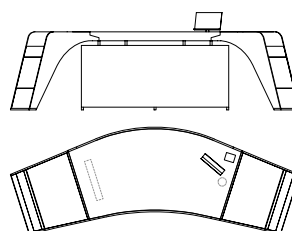

52800
Scrivania cassetiera destra e multipresa
Writing desk right chest of drawers and multi-socket
cm 230 x 101 x h 74
in 90 1/2 x 39 3/4 x h 29 1/8

52801
Scrivania cassetiera sinistra e multipresa
Writing desk left chest of drawers and multi-socket
cm 230 x 101 x h 74
in 90 1/2 x 39 3/4 x h 29 1/8

52805
Scrivania cassetiera destra
Writing desk right chest of drawers
cm 230 x 101 x h 74
in 90 1/2 x 39 3/4 x h 29 1/8

52806
Scrivania cassetiera sinistra
Writing desk left chest of drawers
cm 230 x 101 x h 74
in 90 1/2 x 39 3/4 x h 29 1/8

52810
Scrivania con multipresa a sinistra
Writing desk with left multi-socket
cm 250 x 79 x h 74
in 98 1/2 x 31 1/8 x h 29 1/8

52811
Scrivania con multipresa a destra
Writing desk with right multi-socket
cm 250 x 79 x h 74
in 98 1/2 x 31 1/8 x h 29 1/8

52815
Scrivania
Writing desk
cm 250 x 79 x h 74
in 98 1/2 x 31 1/8 x h 29 1/8

52825
Scrivania con multipresa a destra e pannello di cortesia
Writing desk with right multi-socket and modesty panel
cm 281 x 104 x h 74
in 110 5/8 x 41 x h 29 1/8