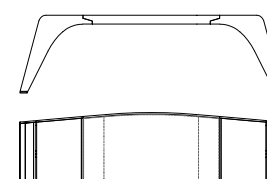

52805
Scrivania cassetiera destra
Writing desk right chest of drawers
cm 230 x 101 x h 74
in 90 1/2 x 39 3/4 x h 29 1/8

52806
Scrivania cassetiera sinistra
Writing desk left chest of drawers
cm 230 x 101 x h 74
in 90 1/2 x 39 3/4 x h 29 1/8

52810
Scrivania con multipresa a sinistra
Writing desk with left multi-socket
cm 250 x 79 x h 74
in 98 1/2 x 31 1/8 x h 29 1/8

52811
Scrivania con multipresa a destra
Writing desk with right multi-socket
cm 250 x 79 x h 74
in 98 1/2 x 31 1/8 x h 29 1/8