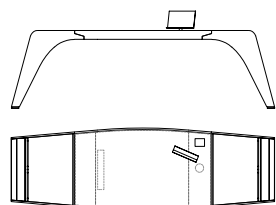

The lateral part presents a door with a document holder in saddle leather and a flap door, with storage compartments, that can be used also as a shelf. It is also available in a version with right and left worktop, that has a chest of drawers with 2 revolving castors to be easily moved under the desk. The version with two counterposed heads is also available in a curved shape with modesty panel. The top can be equipped with a multi-socket, placed on the left or on the right, predisposed for 2 schuko sockets and 2 high-speed USB sockets, to which a swivel lectern with inductive charging for mobile phones is added.

52800
Scrivania cassetiera destra e multipresa
Writing desk right chest of drawers and multi-socket
cm 230 x 101 x h 74
in 90 1/2 x 39 3/4 x h 29 1/8

52801
Scrivania cassetiera sinistra e multipresa
Writing desk left chest of drawers and multi-socket
cm 230 x 101 x h 74
in 90 1/2 x 39 3/4 x h 29 1/8

52805
Scrivania cassetiera destra
Writing desk right chest of drawers
cm 230 x 101 x h 74
in 90 1/2 x 39 3/4 x h 29 1/8

52806
Scrivania cassetiera sinistra
Writing desk left chest of drawers
cm 230 x 101 x h 74
in 90 1/2 x 39 3/4 x h 29 1/8