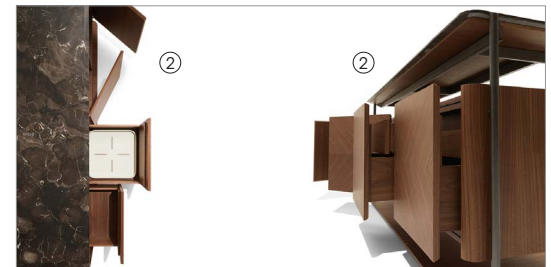

**85015**  
Vassoio in pelle  
*Leather tray*  
cm 39 x 39 x h 5  
in 15 3/8 x 15 3/8 x h 2

1 Skyline 77050 fin. 11

2 Skyline 77052 top velvet brown marble fin. 11

2 Skyline 77052 top velvet brown marble fin. 11 + 85015 leather 9108