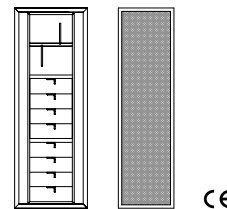

C 80054
Mobile girevole in noce canaletto con ripiani inclinati
Swivel cabinet in walnut canaletto with inclined shelves
cm 69 x 52 x h 190
in 27 1/8 x 20 1/2 x h 74 7/8

C 80055
Mobile girevole in noce canaletto con ripiani per bicchieri
Swivel cabinet in walnut canaletto with shelves for glasses
cm 69 x 52 x h 190
in 27 1/8 x 20 1/2 x h 74 7/8

C 80060
Mobile girevole in vetro e metallo con divisori
Swivel cabinet in glass and metal with partitions
cm 67,5 x 52 x h 190
in 26 1/2 x 20 1/2 x h 74 7/8

C 80061
Mobile girevole in vetro e metallo con divisori e 4 cassetti
Swivel cabinet in glass and metal with partitions and 4 drawers
cm 67,5 x 52 x h 190
in 26 1/2 x 20 1/2 x h 74 7/8