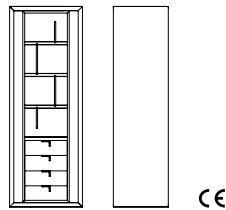

C 80051
Mobile girevole in noce canaletto con divisori e 4 cassetti
Swivel cabinet in walnut canaletto with partitions and 4 drawers
cm 69 x 52 x h 190
in 27 1/8 x 20 1/2 x h 74 7/8