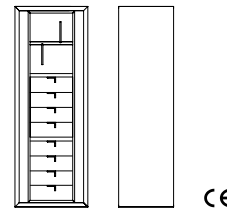

C 80052
Mobile girevole in noce canaletto con divisori e 8 cassetti
Swivel cabinet in walnut canaletto with partitions and 8 drawers
cm 69 x 52 x h 190
in 27 1/8 x 20 1/2 x h 74 7/8