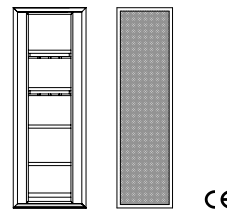

C 80065
Mobile girevole in vetro e metallo con ripiani per bicchieri
Swivel cabinet in glass and metal with shelves for glasses
cm 67,5 x 52 x h 190
in 26 1/2 x 20 1/2 x h 74 7/8