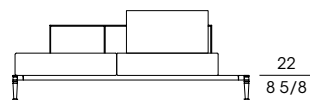

**SF 87050**  
Divano  
Sofa  
cm 185 x 82 x h 80  
in 72 7/8 x 32 1/4 x h 31 1/2

**SF 87051**  
Divano con doga destra  
Sofa with right slat  
cm 211 x 82 x h 80  
in 83 x 32 1/4 x h 31 1/2

**SF 87052**  
Divano con doga sinistra  
Sofa with left slat  
cm 211 x 82 x h 80  
in 83 x 32 1/4 x h 31 1/2