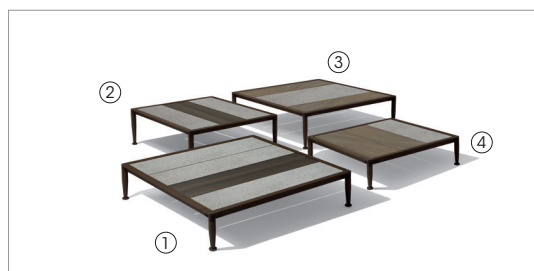

1 Gea 87011 + 87020 (1) + 87022 (3) 2 Gea 87012 + 87030 (1) + 87032 (2) 3 Gea 87010 + 87021 (2) + 87022 (2) 3 Gea 87013 + 87031 (2) + 87032 (1)