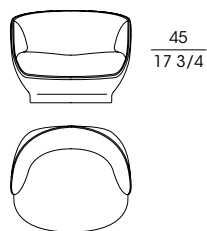

Per completare il prodotto è obbligatorio l'acquisto di due cuscini in piuma d'oca cm 42x42.

Il divano ha la seduta fissa e per completare il prodotto è obbligatorio l'acquisto di due cuscini in piuma d'oca cm 42x42 e uno cm 63x42 per la versione alta, e due cuscini cm 42x42 per quella bassa.

Armchair and small sofa with structure in Polimex (composite polyester/polyurethane material); the padding is in flexible multi-density expanded polyurethane, covered with fibre. The not removable upholstery is available:

- in fabric or leather in one colour or with the external and internal parts also in two different fabrics;

- with the external part in leather and the internal one and the seat cushion in fabric or leather.

The armchair and the small sofa are available in two versions: with low or high back.

The armchair with low back is available in two measures, and the small one has also the swivel base. The base is mat lacquered in dark brown colour.

One goose-down cushion is recommended for the small version and four for the big one.

The armchair with high back is available with fixed or swivel seat.

To complete the item, it is necessary to buy two goose-down cushions cm 42x42.

The sofa has the fixed seat and it is necessary to buy two goose-down cushions cm 42x42 and one cm 63x42 for the high version and two cushions cm 42x42 for the low one to complete the product.

60200

Poltrona girevole rivestimento tessuto o pelle (esterno/interno anche 2 varianti di tessuto)

Swivel armchair fabric or leather upholstery (external/internal also in 2 different fabrics)

cm 93 x 80 x h 74

in 36 5/8 x 31 1/2 x h 29 1/8