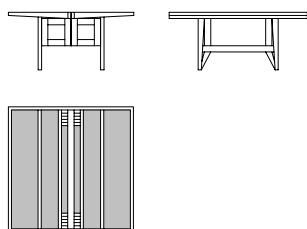

# GRAND TOUR

---

Tavolino pieghevole in massiccio di noce canaletto e parti metalliche color bronzo. Il piano presenta inserti in cuoio.

*Folding low table in solid walnut canaletto wood and metal parts in a bronze colour. The top has inserts in saddle leather.*

## 50261

Tavolino pieghevole in noce canaletto e cuoio  
*Folding low table in walnut canaletto and saddle leather*  
cm 80 x 80 x h 37  
in 31 1/2 x 31 1/2 x h 14 1/2

---

1 Grand Tour 50261 saddle leather milky fin.2W