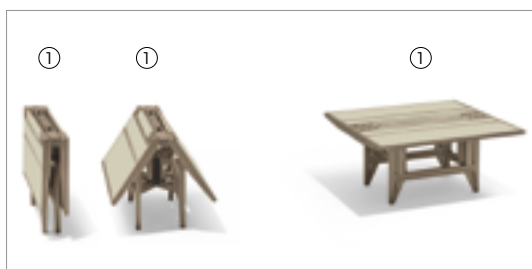

# GRAND TOUR

---

Tavolino pieghevole in massiccio di noce canaletto e parti metalliche color bronzo. Il piano presenta inserti in cuoio.

*Folding low table in solid walnut canaletto wood and metal parts in a bronze colour. The top has inserts in saddle leather.*

## 50261

Tavolino pieghevole in noce canaletto e cuoio  
*Folding low table in walnut canaletto and saddle leather*  
cm 80 x 80 x h 37  
in 31 1/2 x 31 1/2 x h 14 1/2

---

1 Grand Tour 50261 saddle leather milky fin.2W