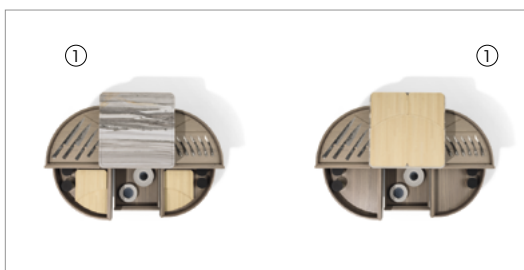

1 Alfred (80800+80801+80802+80803+GK150+GK151+GK152) fin.2W