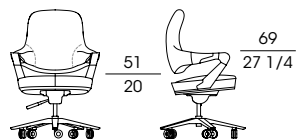

52840

Bergère direzionale in frassino, rivestimento in pelle
Executive armchair in ash wood, leather upholstery
cm 72 x 57 x h 130
in 28 3/8 x 22 1/2 x h 51 1/8

52845

Bergère direzionale in frassino, schienale in pelle e seduta in tessuto
Executive armchair in ash wood, leather backrest and fabric seat
cm 72 x 57 x h 130
in 28 3/8 x 22 1/2 x h 51 1/8