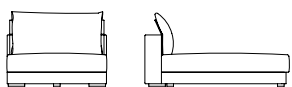

SF **7527G**
Chaise longue con 1 cuscino schienale
Chaise longue with 1 backrest cushion
cm 90 x 175 x h 97,9
in 35 3/8 x 68 7/8 x h 38 1/2

SF **7528G**
Chaise longue con 1 pannello reclinabile
Chaise longue with 1 reclinable panel
cm 90 x 175 x h 88,3
in 35 3/8 x 68 7/8 x h 34 3/4

SF **7529G**
Chaise longue con 2 cuscini schienale
Chaise longue with 2 backrest cushions
cm 120 x 175 x h 97,9
in 47 1/4 x 68 7/8 x h 38 1/2

SKYLINE

SF **7530G**
Chaise longue con 1 pannello reclinabile
Chaise longue with 1 reclinable panel
cm 120 x 175 x h 88,3
in 47 1/4 x 68 7/8 x h 34 3/4