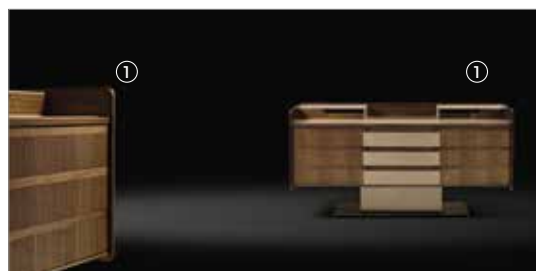

The high chest of drawers is equipped with 7 drawers, with a synchronized opening mechanism, that can be completely extracted, and a flap door, with the internal part available with two different solutions: with 15 small drawers or with a bronze tempered glass shelf.

ACCESSORIES

Low chest of drawers: saddle leather separator for large drawers.

Tall chest of drawers: separator for drawers in walnut canaletto wood and saddle leather.

62400

Cassettone in noce canaletto
Chest of drawers in walnut canaletto
cm 160 x 54 x h 79
in 63 x 22 1/2 x h 31 1/8

62405

Divisorio interno per cassetti in cuoio per cod. 62400
Internal separator for drawers in saddle leather for item 62400

62410

Cassetiera in noce canaletto e cuoio,
15 cassettoni interni
Chest of drawers in walnut canaletto and saddle leather,
15 internal small drawers
cm 58 x 50 x h 148,5
in 22 7/8 x 19 5/8 x h 58 1/2

62411

Cassetiera in noce canaletto e cuoio,
ripiano interno in vetro bronzato
Chest of drawers in walnut canaletto and saddle leather,
internal shelf in bronzed glass
cm 58 x 50 x h 148,5
in 22 7/8 x 19 5/8 x h 58 1/2

62412

Divisorio interno per cassetti
in noce canaletto e cuoio per cod. 62410 e 62411
Internal separator for drawers
in walnut canaletto and saddle leather
for items 62410 and 62411

1 Corium 62400 + 62405 saddle leather sand fin.11