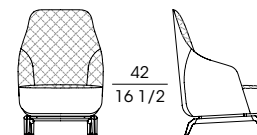

SF 97823
Bergère esterno in pelle,
interno schienale trapuntato tessuto o pelle
Bergère leather exterior,
fabric or leather interior with quilted backrest
cm 72 x 80 x h 105
in 28 3/8 x 31 1/2 x h 41 1/4

11 2W 2Z