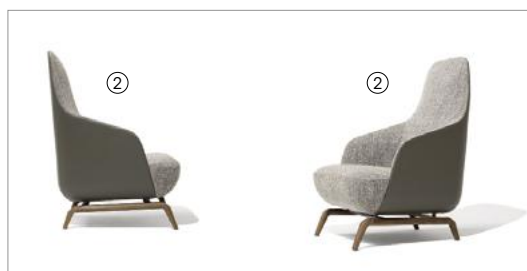

2 Janet 97828 san diego 5040/leather plus 9307 fin.11