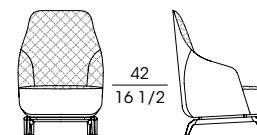

SF 97821
Bergère rivestimento tessuto
(esterno/interno anche in 2 varianti tessuto)
interno schienale trapuntato
Bergère fabric upholstery
(external/internal also in 2 different fabrics)
with quilted backrest
cm 72 x 80 x h 105
in 28 3/8 x 31 1/2 x h 41 1/4