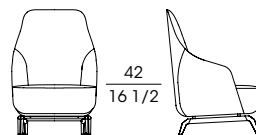

SF 97825
Poltrona rivestimento tessuto
(esterno/interno anche in 2 varianti tessuto)
Armchair fabric upholstery
(external/internal also in 2 different fabrics)
cm 72 x 76 x h 71
in 28 3/8 x 30 x h 28

SF 97820
Poltrona rivestimento tessuto
(esterno/interno anche in 2 varianti tessuto)
interno schienale trapuntato
Armchair fabric upholstery
(external/internal also in 2 different fabrics)
with quilted backrest
cm 72 x 76 x h 71
in 28 3/8 x 30 x h 28

SF 97826
Bergère rivestimento tessuto
(esterno/interno anche in 2 varianti tessuto)
Bergère fabric upholstery
(external/internal also in 2 different fabrics)
cm 72 x 80 x h 105
in 28 3/8 x 31 1/2 x h 41 1/4

SF 97827
Poltrona esterno in pelle,
interno schienale tessuto o pelle
Armchair leather exterior,
fabric or leather interior
cm 72 x 76 x h 71
in 28 3/8 x 30 x h 28

SF 97822
Poltrona esterno in pelle,
interno schienale trapuntato tessuto o pelle
Armchair leather exterior,
fabric or leather interior with quilted backrest
cm 72 x 76 x h 71
in 28 3/8 x 30 x h 28