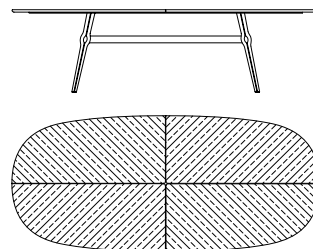

Series of oval tables available in two versions:

- Top divided into four parts with mirror effect, in canaletto walnut veneered plywood with solid wood edge available in the variants: natural (fin.11), grey (fin.2W) and dark (fin.2Z) with inserts in painted metal pewter finish (fin.5L).

70400
Piano in noce
Walnut top
cm 220 x 120.5 x h 72
in 86 5/8 x 47 1/2 x h 28 3/8

70401
Piano in marmo
Marble top
cm 220 x 120.5 x h 72
in 86 5/8 x 47 1/2 x h 28 3/8

70405
Piano in noce
Walnut top
cm 270 x 120.5 x h 72
in 106 1/4 x 47 1/2 x h 28 3/8

70406
Piano in marmo
Marble top
cm 270 x 120.5 x h 72
in 106 1/4 x 47 1/2 x h 28 3/8

11

2W

2Z

1 Ago 70405 fin.11

2 Ago 70406 top portoro marble fin.11