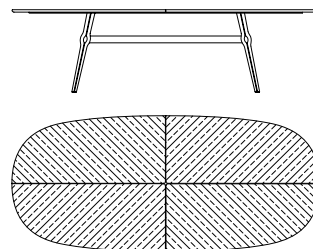

Series of oval tables available in two versions:

- Top divided into four parts with mirror effect, in canaletto walnut veneered plywood with solid wood edge available in the variants: natural (fin.11), grey (fin.2W) and dark (fin.2Z) with inserts in painted metal pewter finish (fin.5L).

- Marble slab top available in the variants: Calacatta, Calacatta purple, Grigio Astratto, Portoro, Velvet Brown and Zebrino.

The legs are in solid canaletto walnut, with a central structure in pewter painted metal (fin. 5L).

70400
Piano in noce
Walnut top
cm 220 x 120.5 x h 72
in 86 5/8 x 47 1/2 x h 28 3/8

70401
Piano in marmo
Marble top
cm 220 x 120.5 x h 72
in 86 5/8 x 47 1/2 x h 28 3/8

70405
Piano in noce
Walnut top
cm 270 x 120.5 x h 72
in 106 1/4 x 47 1/2 x h 28 3/8

70406
Piano in marmo
Marble top
cm 270 x 120.5 x h 72
in 106 1/4 x 47 1/2 x h 28 3/8

11

2W

2Z

1 Ago 70405 fin.11

2 Ago 70406 top portoro marble fin.11