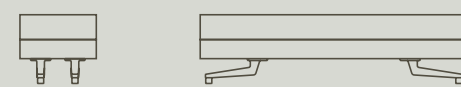

SOHO

76956 - 76966

Tavolino in frassino
Low table in ash wood
cm 140 x 40 x h 43
in 55 x 15 3/4 x h 17