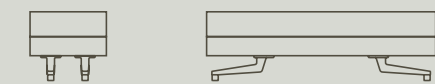

76955 - 76965

Tavolino in frassino
Low table in ash wood
cm 120 x 40 x h 43
in 47 1/4 x 15 3/4 x h 17