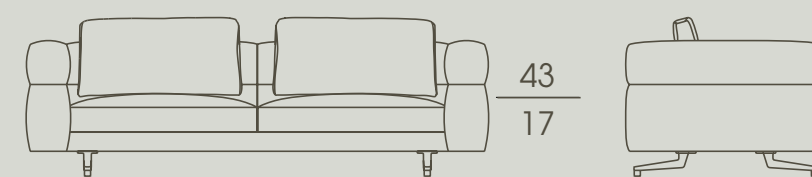

I piedini sono in metallo verniciato finitura pewter (fin. 5L) con terminale in massello di pau ferro.

Il rivestimento, sfoderabile, è disponibile in tessuto o pelle. Il divano è dotato di tavolini integrati disponibili nelle finiture:

- Intarsio Anthology;
- Frassino: naturale (fin.96), grigio antracite (fin.93), biscotto (fin.2P) e cenere (fin.2R);

Per ogni elemento del divano con schienale è compreso un cuscino da appoggiare alla seduta.

SOHO

Series of modular sofas. The internal structure of the armrests and backrests is in multilayer wood, while the external one is in polyurethane foam and polyester fibre.

The structure of the base consists of an iron tube covered with polyurethane foam and polyester fibre. The seat cushions are in polyurethane foam and covered in polyester fibre.

The seat is equipped with elastic bands to increase comfort.

The backrest cushions are in goose down with internal support in polyurethane foam.

The feet are in painted metal with a pewter finish (fin. 5L) and a solid pau ferro wood end.

The removable cover is available in fabric or leather.

The sofa is equipped with integrated small tables available in the following finishes:

- Inlay Anthology;
- Ash wood: natural (fin.96), anthracite grey (fin.93), biscuit (fin.2P) and ash grey (fin.2R);

A cushion is included for each element of the sofa with backrest.

76700

Divano
Sofa

cm 245 x 105 x h 71
in 96 ³/₄ x 41 ¹/₄ x h 28