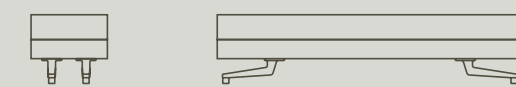

76957 - 76967

Tavolino in frassino
Low table in ash wood
cm 160 x 40 x h 43
in 63 x 15 3/4 x h 17