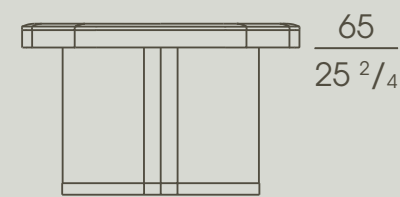

In abbinamento alla base del tavolo da gioco, il tappetino è disponibile nelle varianti:

- Pelle Plus light grey (cod. 9323) e tessuto Harvard birch (cod. 06);
- Pelle Plus mandorla (cod. 9317) e tessuto Harvard spice (cod. 15);
- Pelle Plus ebano (cod. 9322) e tessuto Harvard bark (cod. 21);
- Pelle Plus ottanio (cod. 9326) e tessuto Harvard marine (cod. 13);
- Pelle Plus dark grey (cod. 9332) e tessuto Harvard charcoal (cod. 22).

—
Game table with four seats, grey glass top and solid ash wood edges in natural (fin.96), anthracite grey (fin.93), biscuit (fin.2P) and ash grey (fin.2R) finishes and base covered in pelle Plus in light grey (cod. 9323), almond (cod. 9317), ebony (cod. 9322), teal (cod. 9326), dark grey (cod. 9332).

The top has four drawers with internal trays.

It is recommended to purchase four Annette chairs (cod. 73210) together with the game table.

The game table top can be fitted with a game mat, in Harvard fabric on one side and leather plus on the other.

In combination with the card table base, the mat is available in the following variants:

- Pelle Plus light grey (cod. 9323) and Harvard birch fabric (cod. 06);
- Pelle Plus almond (cod. 9317) and Harvard spice fabric (cod. 15);
- Pelle Plus ebony (cod. 9322) and Harvard bark fabric (cod. 21);
- Pelle Plus teal (cod. 9326) and Harvard marine fabric (cod. 13);
- Pelle Plus dark grey (cod. 9332) and Harvard charcoal fabric (cod. 22).

73200

Tavolo da gioco in frassino con piano in vetro grigio e basamento in pelle
Ash wood game table with grey glass top and leather base.

cm 120,5 x 120,5 x h 76
in 47 2/4 x 47 2/4 x h 29 3/4