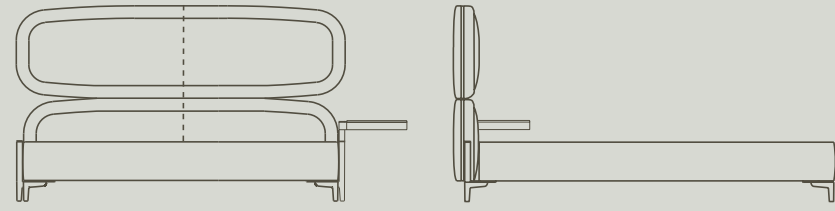

71931

Letto in tessuto o pelle con predisposizione per n.1 comodino dx o sx integrato
Bed in fabric or leather with provision for n.1 integrated right or left bedside table

cm 213 x 231 x h 117 (QUEEN SIZE - rete cm 153)
in 83 3/4 x 91 x h 46 2/4 (QUEEN SIZE - slat in 60 1/4)