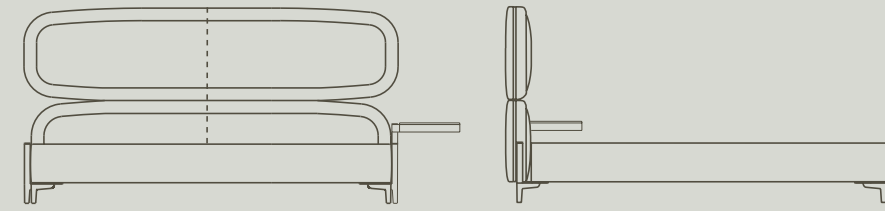

71901

Letto in tessuto o pelle con predisposizione per n.1 comodino dx o sx integrato
Bed in fabric or leather with provision for n.1 integrated right or left bedside table

cm 240 x 231 x h 117 (rete cm 180)
in 94 2/4 x 91 x h 46 2/4 (slat in 70 3/4)