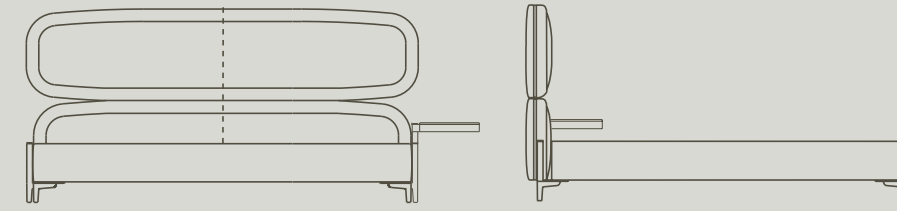

71921

Letto in tessuto o pelle con predisposizione per n.1 comodino dx o sx integrato
Bed in fabric or leather with provision for n.1 integrated right or left bedside table

cm 253 x 231 x h 117 (KING SIZE - rete cm 193)
in 99 2/4 x 91 x h 46 2/4 (KING SIZE - slat in 75)