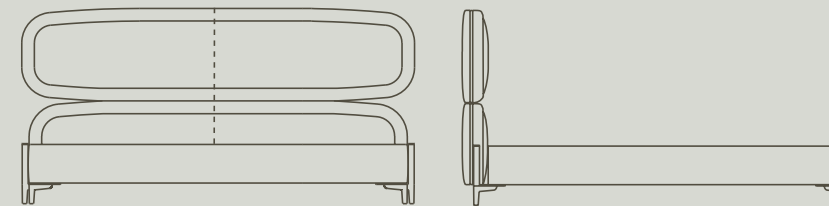

71920

Letto in tessuto o pelle
Bed in fabric or leather

cm 216 x 231 x h 117 (KING SIZE - rete cm 193)
in 85 x 91 x h 46 ¾ (KING SIZE - slat in 76)