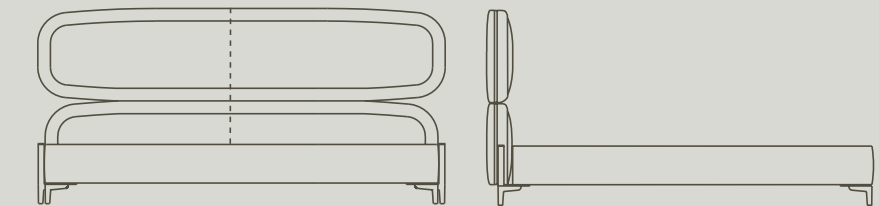

71910

Letto in tessuto o pelle
Bed in fabric or leather

cm 223 x 231 x h 117 (rete cm 200)
in 87 ¾ x 91 x h 46 ¾ (slat in 78 ¾)