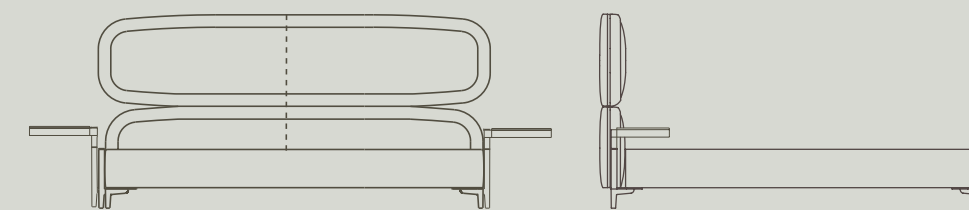

71922

Letto in tessuto o pelle con predisposizione per n.2 comodino dx o sx integrato
Bed in fabric or leather with provision for n.2 integrated right or left bedside table

cm 290 x 231 x h 117 (KING SIZE - rete cm 193)
in 144 1/4 x 91 x h 46 2/4 (KING SIZE - slat in 75)