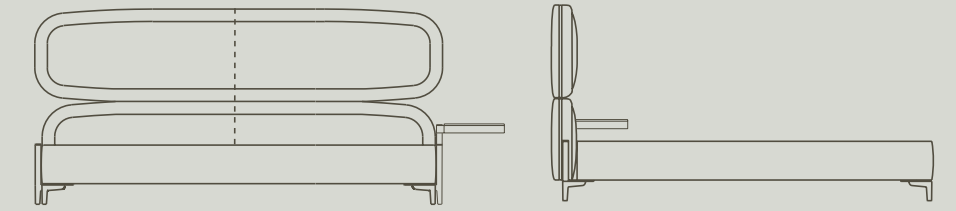

71911

Letto in tessuto o pelle con predisposizione per n.1 comodino dx o sx integrato
Bed in fabric or leather with provision for n.1 integrated right or left bedside table

cm 260 x 231 x h 117 (rete cm 200)
in 102 1/4 x 91 x h 46 2/4 (slat in 78 3/4)