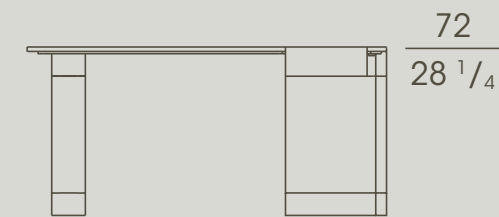

- Marble: Calacatta, purple Calacatta, Portoro, Zebrino and Grigio Astratto;
- Ash wood: natural (fin.96), anthracite grey (fin.93), biscuit (fin.2P) and ash grey (fin.2R).

There is a drawer on the right-hand side of the top and a compartment on the left-hand side, which is available in different versions:

- Multi-socket outlet (1 schuko and 1 USB) and brush holder in ash wood to match the structure;
- Multi-socket outlet (1 schuko and 1 USB) and ash wood storage compartment to match the structure and leather bottom matching the base;
- Multi-socket outlet (1 schuko and 1 USB) and leather inside top to match the base.

ACCESSORIES

- Square storage compartment in ash wood natural (fin.96), anthracite grey (fin.93), biscuit (fin.2P) or ash grey (fin.2R) with leather bottom;
- Rectangular storage compartment in ash wood natural (fin.96), anthracite grey (fin.93), biscuit (fin.2P) or ash grey (fin.2R) with leather bottom;
- Rectangular storage compartment in ash wood natural (fin.96), anthracite grey (fin.93), biscuit (fin.2P) or ash grey (fin.2R) with leather bottom and double-sided, swivel mirror.

The mirror has a frame in ash wood in natural (fin.96), anthracite grey (fin.93), biscuit (fin.2P) or ash grey (fin.2R) finishes and painted metal supports with a pewter finish (fin.5L) that allow it to be removed.

71100

Scrivania in frassino e pelle con piano in frassino
Ash wood and leather desk with ash wood top

cm 160 x 60 x h 75
in 63 X 23 2/4 X h 29 2/4