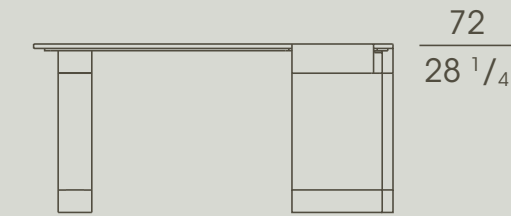

Desk with ash wood frame in natural (fin.96), anthracite grey (fin.93), biscuit (fin.2P) and ash grey (fin.2R) finishes and base covered in leather in the central part. The top is available in:

- Marble: Calacatta, purple Calacatta, Portoro, Zebrino and Grigio Astratto;

There is a drawer on the right-hand side of the top and a compartment on the left-hand side, which is available in different versions:

- Multi-socket outlet (1 schuko and 1 USB) and brush holder in ash wood to match the structure;
- Multi-socket outlet (1 schuko and 1 USB) and ash wood storage compartment to match the structure and leather bottom matching the base;
- Multi-socket outlet (1 schuko and 1 USB) and leather inside top to match the base.

ACCESSORIES

- Square storage compartment in ash wood natural (fin.96), anthracite grey (fin.93), biscuit (fin.2P) or ash grey (fin.2R) with leather bottom;
- Rectangular storage compartment in ash wood natural (fin.96), anthracite grey (fin.93), biscuit (fin.2P) or ash grey (fin.2R) with leather bottom;
- Rectangular storage compartment in ash wood natural (fin.96), anthracite grey (fin.93), biscuit (fin.2P) or ash grey (fin.2R) with leather bottom and double-sided, swivel mirror.

The mirror has a frame in ash wood in natural (fin.96), anthracite grey (fin.93), biscuit (fin.2P) or ash grey (fin.2R) finishes and painted metal supports with a pewter finish (fin.5L) that allow it to be removed.

71105

Scrivania in frassino e pelle con piano in marmo
Ash wood and leather desk with marble top

cm 160 x 60 x h 75
in 63 X 23 2/4 X h 29 2/4

71110

Multipresa e portaspazzole
Multi-socket outlet and brush holder

cm 30,6 x 10 x h 25,8
in 12 X 4 X h 10 1/4

71111

Multipresa e portaoggetti
Multi-socket outlet and storage compartment

cm 30,6 x 10 x h 25,8
in 12 X 4 X h 10 1/4

71112

Multipresa e piano intero
Multi-socket outlet and inside top

cm 30,6 x 10 x h 25,8
in 12 X 4 X h 10 1/4

71113

Portaoggetti quadrato
Square storage compartment

cm 13 x 13 x h 4,5
in 5 x 5 x h 1 3/4

71114

Portaoggetti rettangolare
Rectangular storage compartment

cm 13 x 25 x h 4,5
in 5 x 9 3/4 x h 1 3/4

71115

Portaoggetti rettangolare con specchiera
Rectangular storage compartment with mirror

cm 13 x 25 x h 24
in 5 x 9 3/4 x h 9 2/4