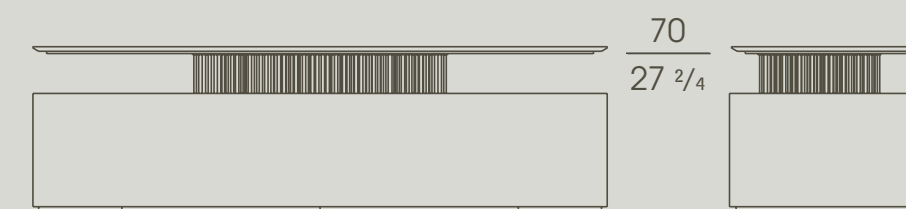

71200

Scrivania in noce canaletto con piano in noce canaletto e inserto in pelle.

Canaletto walnut desk with Canaletto walnut top and leather insert

cm 252 x 92 x h 74

in 99 1/4 x 36 1/4 x h 29 1/4