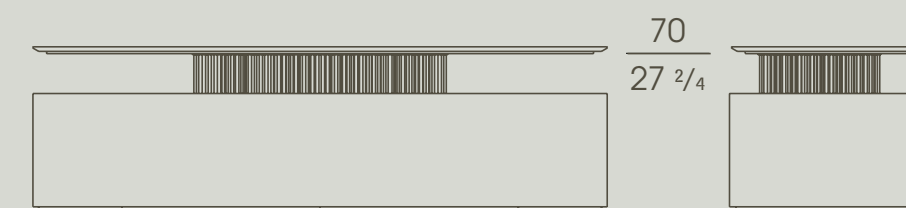

Two cylinders placed at the end of the sub-panel have a functional as well as an aesthetic aspect, acting as cable grommets. The cables depart from a technical compartment, illuminated by LEDs with an opening sensor, positioned in the structure and equipped with: 3 schuko sockets, 2 RJ45 sockets, to exit through a conical hole carved from solid Canaletto walnut characterised by a craftsmanship.

The leather-covered desk pad, in the same colour variant as the lower top, presents two USB A/C multi-sockets integrated into the structure with a matt black sheet.

The left-hand drawer unit consists of a single compartment with LED lighting with opening sensor and multi-socket 3 schuko sockets, 2 RJ45 sockets. The right-hand chest of drawers consists of three drawers of different sizes, from top to bottom: No. 1 drawer with separators No. 2 drawers, all drawers have a leather bottom, in the same colour as the top and bottom insert.

The metal handles are leather-covered and inserted in the front of the drawers, worked at 45°.

The frontal part is characterised by a courtesy compartment for guests illuminated with a dimmable LED strip with remote control supplied.

Height-adjustable feet.

Accessories:

it is possible to add to the left-hand drawer unit and the bottom right-hand drawer, an app-controlled automatic closing system.

71205

Scrivania in noce canaletto con piano in marmo e inserto in pelle.

Canaletto walnut desk with marble top and leather insert

cm 252 x 92 x h 74

in 99 1/4 x 36 1/4 x h 29 1/4