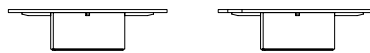

Pouf in poliuretano con fodera resinata di 3 mm incollata, con base interna in multistrato. Il rivestimento, in tessuto o in pelle, presenta una doppia cucitura sul lato.

Il pouf presenta un basamento sagomato in lamiera verniciata pewter (fin. 5L).

—

Mia - coffee table

Coffee table with a leather-covered base and a top supported by brackets available in Canaletto walnut in three finishes: natural (fin. 11), grey (fin.2W), dark (fin. 2Z). Or marble Zebrino, grigio astratto, calacatta, calacatta viola, portoro.

The top is shaped on one corner to allow it to be joined to the side table.

Woody - side table

Side table with a leather-covered base in MDF, with two pewter-finish painted metal inserts (fin. 5L) on the side. The top is available in Canaletto walnut, in the three finishes natural (fin. 11), grey (fin. 2W), dark (fin. 2Z), marble Zebrino, grigio astratto, calacatta, calacatta viola, portoro or leather.

The coffee table has a shaped base in pewter painted sheet metal (fin. 5L).

It is possible to order the high and low coffee table with the marble top from the same slab, so that there is continuity of vein in the two surfaces.

Woody - pouf

Pouf in polyurethane with 3 mm resin-bonded cover, Pouf in polyurethane with 3 mm resin-bonded cover, with internal base in plywood. The upholstery, in fabric or leather, has double stitching on the side.

The pouf has a shaped base in pewter painted sheet metal (fin. 5L).

57700

Tavolino basso con rivestimento in pelle e top in noce Canaletto
Low table with leather upholstery and Canaletto walnut top

cm 105 x 105 x h 27
in 41 1/4 x 41 1/4 x h 10 3/4