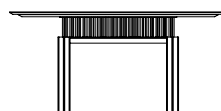

71221

Console con top in marmo
Console with marble top