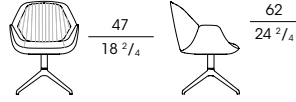

74540

Poltrona ospite, in pelle. Interno con inserto trapuntato
Guest armchair, in leather. Interior with quilted insert

cm 62 x 60 x h 84
in 24 1/2 x 23 1/2 x h 33