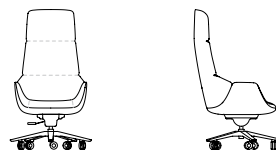

- poltroncina con base in frassino disponibile nelle varianti: naturale (fin. 96), grigio antracite (fin. 93), biscotto (fin. 2P) e cenere (fin. 2R).

Il rivestimento non è sfoderabile in nessuna delle varianti.

—
Family of seats with in flexible coldfoamed polyurethane covered with fibre.

Calathea is available in the following variants:

- executive armchair with high or medium backrest with a 5 point revolving base, rotating castors, gas spring for height regulation and a fixed and tilting mechanism. The wheels, the base and the connection between the base and the seat are in pewter finish (fin. 5L) metal.

The leather upholstery is available in: one colour, two colours or with or quilting insert in fabric or leather.

- guest armchair with a a 5-point revolving base, gas spring for height regulation and a fixed and tilting mechanism.

The upholstery is available in leather in one colour or in two colours with the external part in leather and the internal one in fabric, the internal part in fabric or leather can be with or without quilting, with or without insert.

- small armchair with ash wood base available in the finishes: natural (fin. 96), anthracite grey (fin.93), biscuit (fin. 2P) and ash grey (fin. 2R) finishes

The cover is not removable in any of the variants.

74500

Bergère direzionale in pelle girevole con ruote, regolabile in altezza
Swivel executive wing chair in leather with castors, height-adjustable

cm 64 x 79 x h 126 ÷ 134
in 25 1/4 x 31 x h 49 2/4 ÷ 52