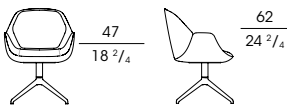

74550

Poltrona ospite, in pelle. Interno con inserto trapuntato in pelle o tessuto
Guest armchair, in leather. internal insert in fabric or leather

cm 62 x 60 x h 84
in 24 1/2 x 23 1/2 x h 33